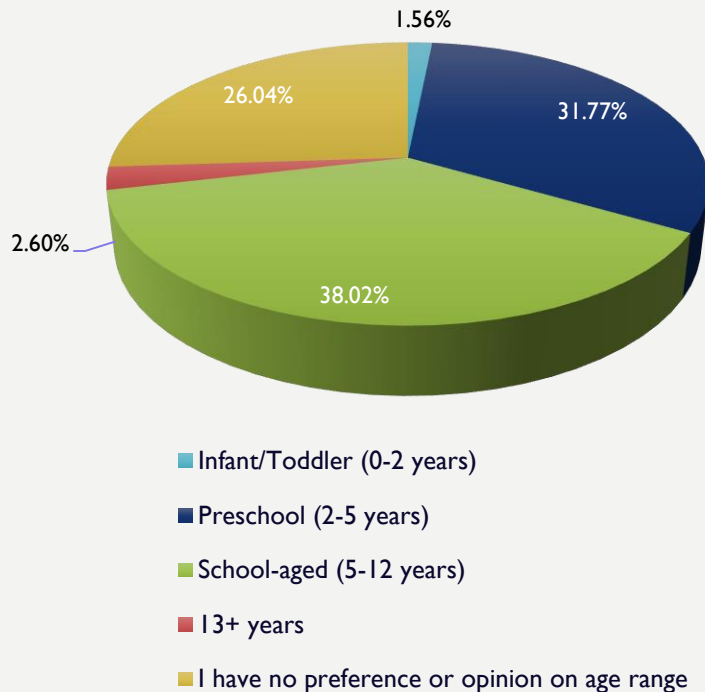

Concept 2: "Community Rooms"

Review the concept and then cast your vote!

PREFERENCE RESULTS

- Votes collected at Demonstration Park event or via Online Survey
- Both voting blocks favored Concept 1 overall
- Interest in a space that is green, flexible, relaxing, and gives people an opportunity to connect

PLAY

Optional Play Equipment: Target Age Range

- Optional play equipment did not rank high in priority (typically 5th or 6th out of 7 for Potential Park Expansion area).
- But about half the fall input participants weighed in on this question.
 - Slight preference given to older children (5-12 years old)
- However many people giving input earlier on in the process talked about their hopes for the space:
 - A place for grandparents to bring grandchildren
 - Kids desiring a place to play, explore, climb trees/rocks (“and have fun with helmets!”)
 - Some participants noting there is a lack of publicly-accessible play spaces for children in the area