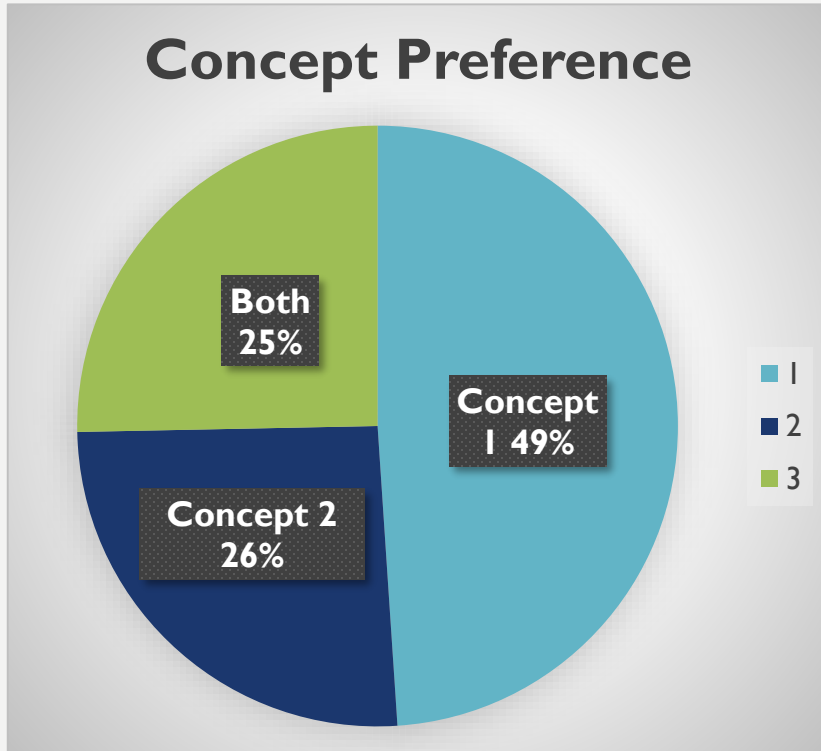

ANNANDALE PARK/CIVIC SPACE

FALL INPUT RESULTS

12/2018

FALL DEMONSTRATION PARK

DRAFT CONCEPT 1

Concept 1: "Natural Simplicity"

Review the concept and then cast your vote!

DRAFT CONCEPT 2

Concept 2: "Community Rooms"

Review the concept and then cast your vote!

PREFERENCE RESULTS

- Votes collected at Demonstration Park event or via Online Survey
- Both voting blocks favored Concept 1 overall
- Interest in a space that is green, flexible, relaxing, and gives people an opportunity to connect

MURAL

Mural Theme

- Annandale area culture and diversity
- Annandale area history
- Fun and creativity
- Children and youth
- Civic-mindedness and service to others
- Other (please submit a theme idea below)