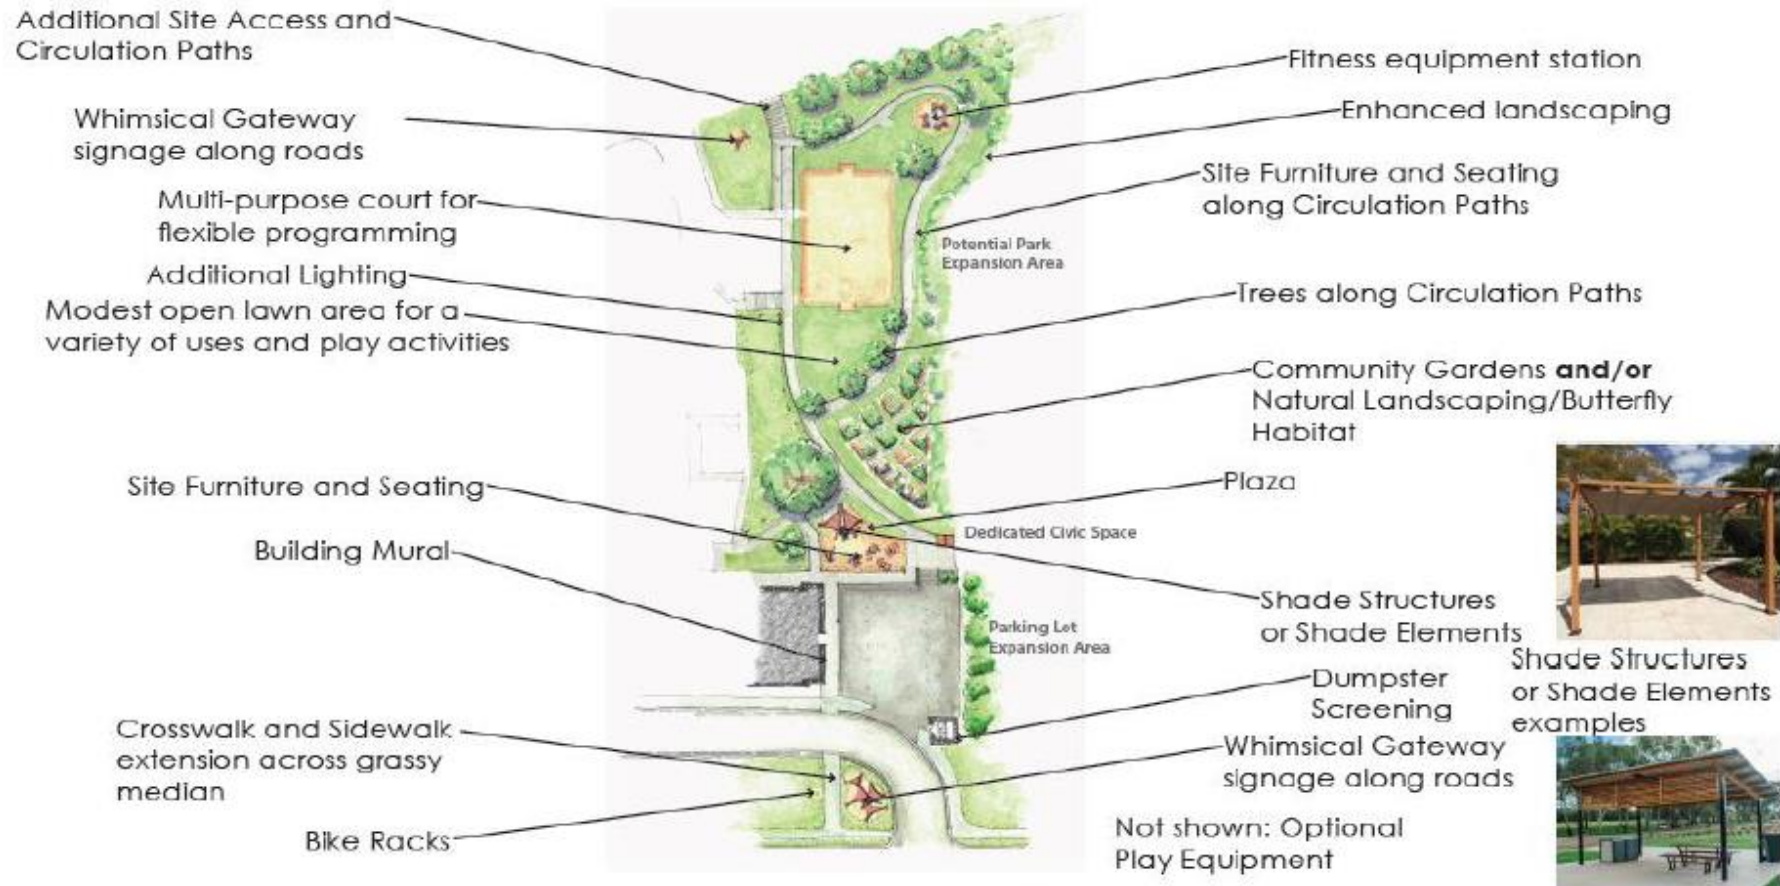

ANNANDALE PARK/CIVIC SPACE

FALL INPUT RESULTS

12/2018

FALL DEMONSTRATION PARK

DRAFT CONCEPT 1

Concept 1: "Natural Simplicity"

Review the concept and then cast your vote!

DRAFT CONCEPT 2

Concept 2: "Community Rooms"

Review the concept and then cast your vote!

PREFERENCE RESULTS

- Votes collected at Demonstration Park event or via Online Survey
- Both voting blocks favored Concept 1 overall
- Interest in a space that is green, flexible, relaxing, and gives people an opportunity to connect

PLAY

Optional Play Equipment: Target Age Range

- Optional play equipment did not rank high in priority (typically 5th or 6th out of 7 for Potential Park Expansion area).
- But about half the fall input participants weighed in on this question.
 - Slight preference given to older children (5-12 years old)
- However many people giving input earlier on in the process talked about their hopes for the space:
 - A place for grandparents to bring grandchildren
 - Kids desiring a place to play, explore, climb trees/rocks (“and have fun with helmets!”)
 - Some participants noting there is a lack of publicly-accessible play spaces for children in the area

MURAL

Mural Theme

- Annandale area culture and diversity
- Annandale area history
- Fun and creativity
- Children and youth
- Civic-mindedness and service to others
- Other (please submit a theme idea below)