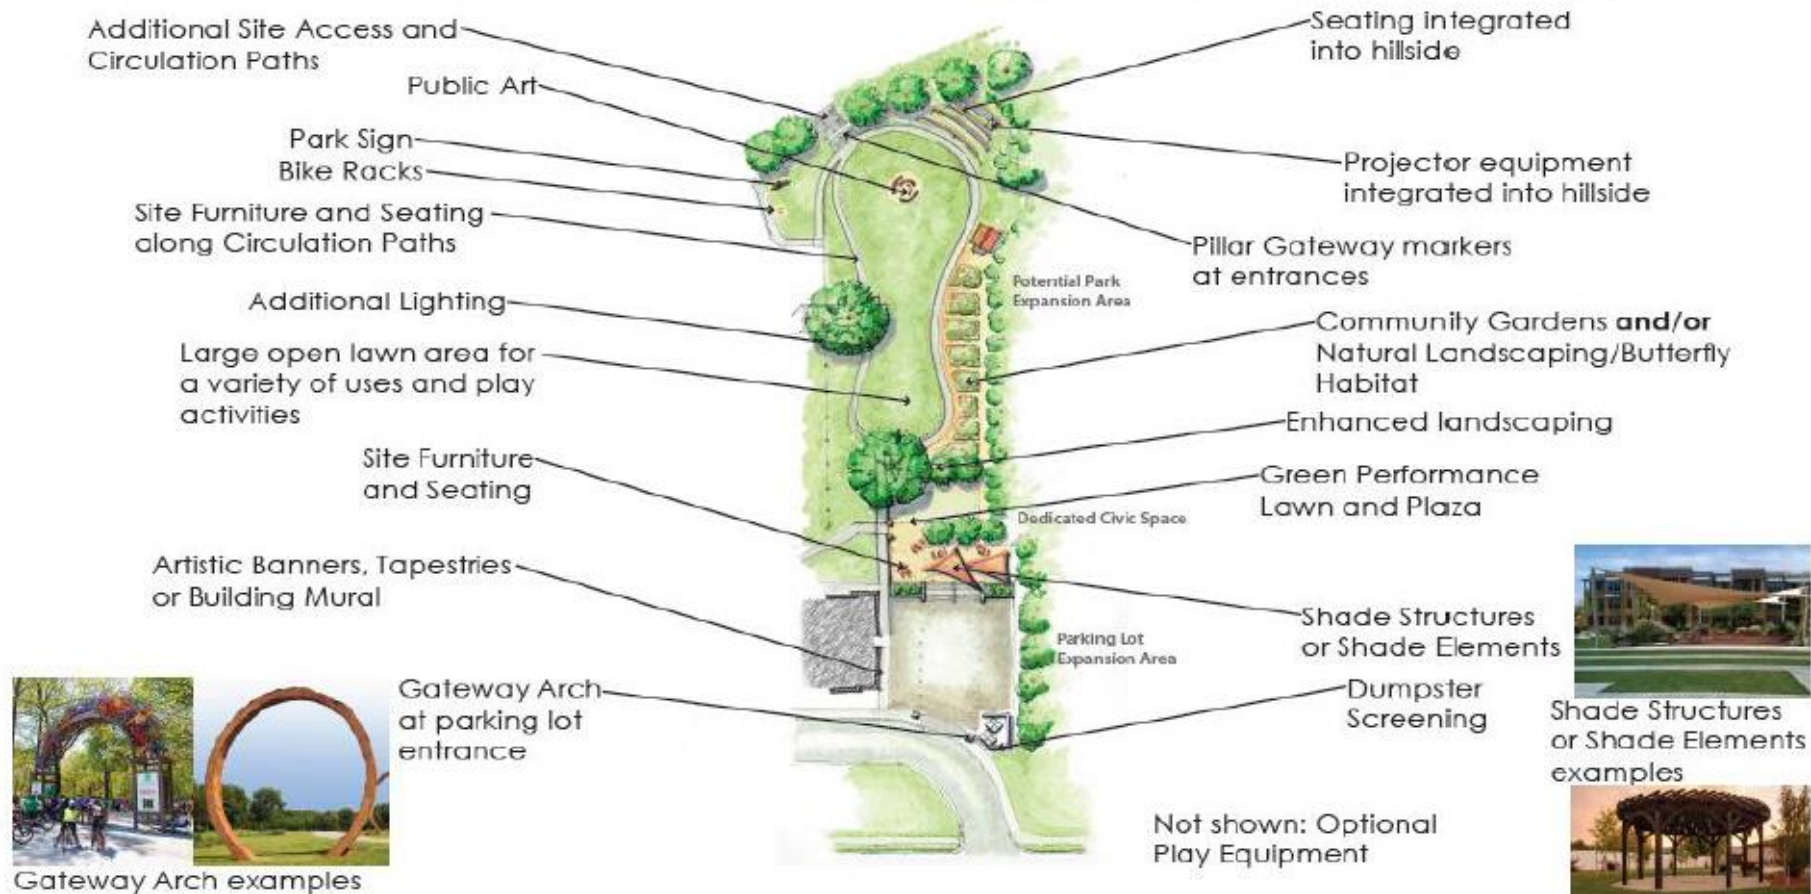

ANNANDALE PARK/CIVIC SPACE

FALL INPUT RESULTS

12/2018

FALL DEMONSTRATION PARK

DRAFT CONCEPT 1

Concept 1: "Natural Simplicity"

Review the concept and then cast your vote!

DRAFT CONCEPT 2

Concept 2: "Community Rooms"

Review the concept and then cast your vote!

PREFERENCE RESULTS

- Votes collected at Demonstration Park event or via Online Survey
- Both voting blocks favored Concept 1 overall
- Interest in a space that is green, flexible, relaxing, and gives people an opportunity to connect

PLAY

Optional Play Equipment: Target Age Range

- Optional play equipment did not rank high in priority (typically 5th or 6th out of 7 for Potential Park Expansion area).
- But about half the fall input participants weighed in on this question.
 - Slight preference given to older children (5-12 years old)
- However many people giving input earlier on in the process talked about their hopes for the space:
 - A place for grandparents to bring grandchildren
 - Kids desiring a place to play, explore, climb trees/rocks (“and have fun with helmets!”)
 - Some participants noting there is a lack of publicly-accessible play spaces for children in the area

MURAL

Mural Theme

- Annandale area culture and diversity
- Annandale area history
- Fun and creativity
- Children and youth
- Civic-mindedness and service to others
- Other (please submit a theme idea below)